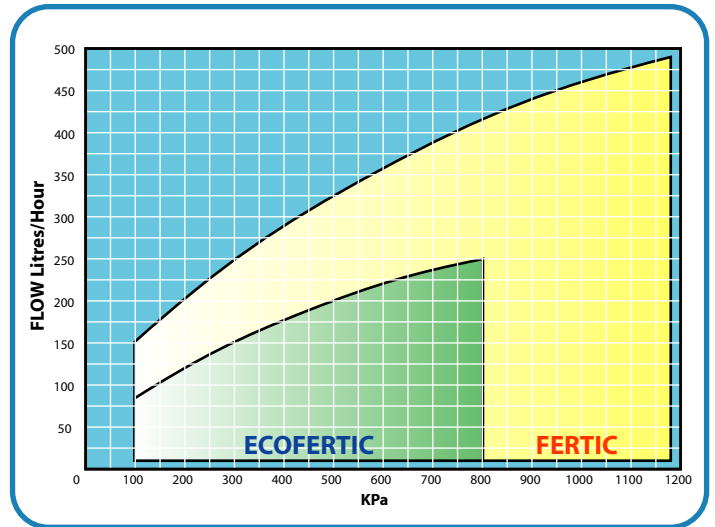

FERTIC Fertilizer Injection Pumps

FEATURES

- ▲ Suitable for all types of liquid fertilizers.
- ▲ Dosing rates are proportional to inlet pressure.
- ▲ Dosing rates may be easily adjusted externally with needle valve.
- ▲ Pre-filters for motive water and fertilizer are included.
- ▲ Fully sealed with no external parts other than connecting hoses.
- ▲ No water pressure loss in irrigation pipes.

Model	Injection Flow Rate Litres/hr Max	Operating Pressure Kpa	Inlet/Outlet mm
EcoFertic	250	100 - 800	16
Fertic	500	50 - 1200	16