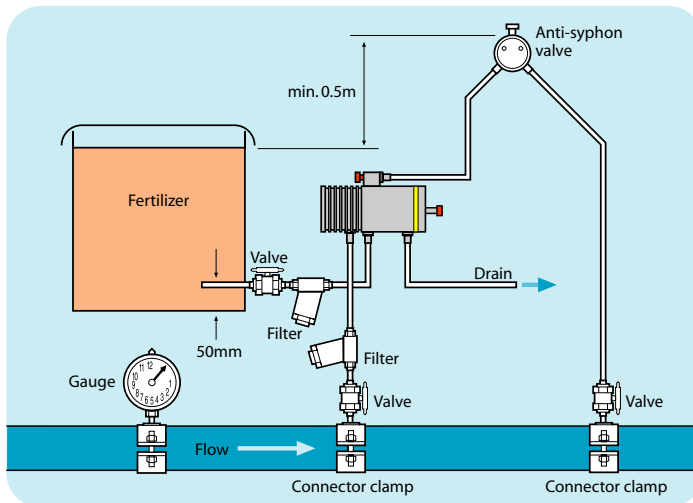

Installation ECOFERTIC