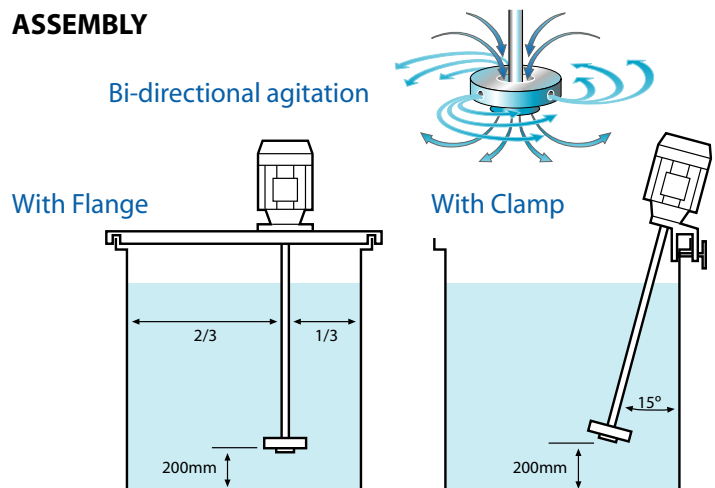

ASSEMBLY

TRIANGLE WATERQUIP PTY. LTD.

ABN 31 007 023 323
17 Hinkler Road,
Mordialloc, Vic. 3195, Australia
Phone: (03) 9580 2122
Fax: (03) 9580 3131
Email: triangle@trianglewaterquip.com.au
www.trianglewaterquip.com.au

AVAILABLE FROM