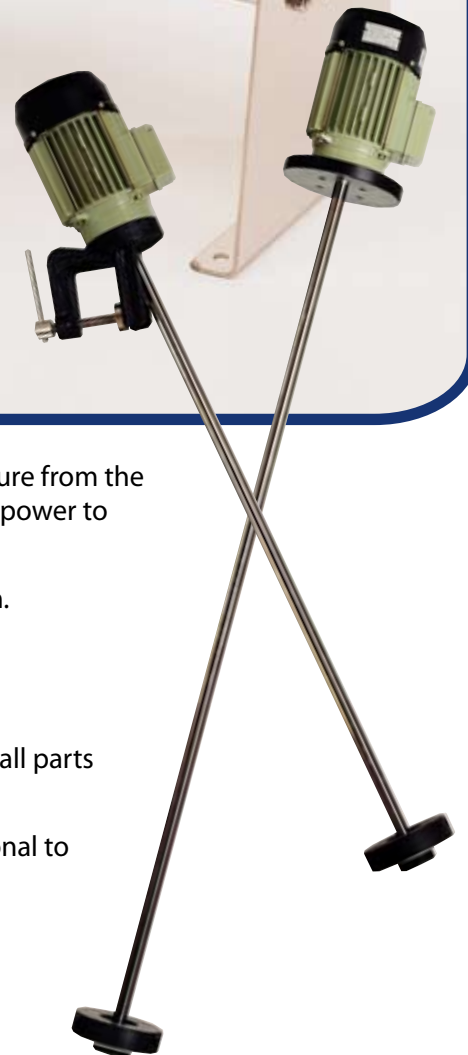

## Fertilizer Injector Pumps & Agitators

Triangle Filtration's range of FERTIC hydraulically powered fertilizer injector pumps and electric turbine agitators come with proven engineering design, performance, reliability and many years of successful field operation.

- ▲ Full hydraulic operation, with the pressure from the irrigation system providing the motive power to drive the pump.
- ▲ Compact design and solid construction.
- ▲ Smooth operation.
- ▲ Minimal moving and wearing parts.
- ▲ Chemically resistant materials used for all parts in contact with fertilizer.
- ▲ Fertilizer injection flow rates (proportional to pressure) of up to 500 Litres/hr.
- ▲ Injection rates can be easily adjusted externally.

## FEATURES

- ▲ Suitable for all types of liquid fertilizers.
- ▲ Dosing rates are proportional to inlet pressure.
- ▲ Dosing rates may be easily adjusted externally with needle valve.
- ▲ Pre-filters for motive water and fertilizer are included.
- ▲ Fully sealed with no external parts other than connecting hoses.
- ▲ No water pressure loss in irrigation pipes.