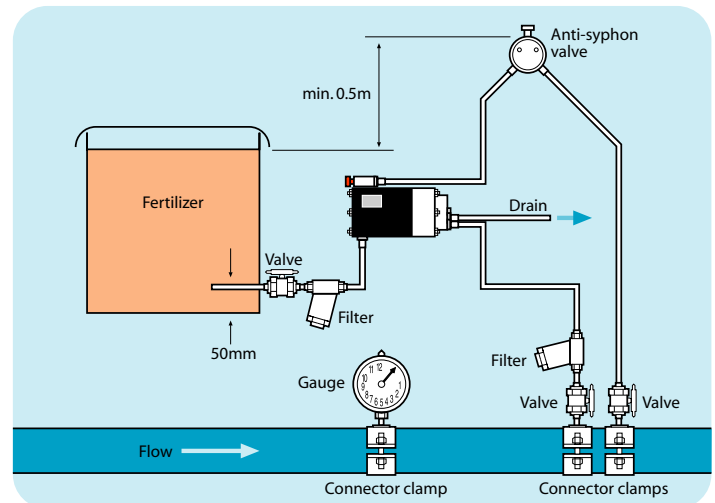

Installation FERTIC

Electric turbine agitators

- ▲ Designed to mix and agitate liquid and water soluble fertilizers into irrigation water.
- ▲ Available in clamped or flange mounted configuration.
- ▲ Agitator is designed with 3 spouts to produce rotation of liquid and 3 to stir the bottom.
- ▲ Dismountable turbine without sharp edges for greater safety.
- ▲ Direct stainless steel transmission shaft.

Model	Cat. No	Power	Shaft Length	Agitation Capacity
Clamped	60AG - CA	3 Phase 1/2HP	1.3m	3000 Litres
Flanged	60AG - FL	3 Phase 1/2HP	1.3m	3000 Litres